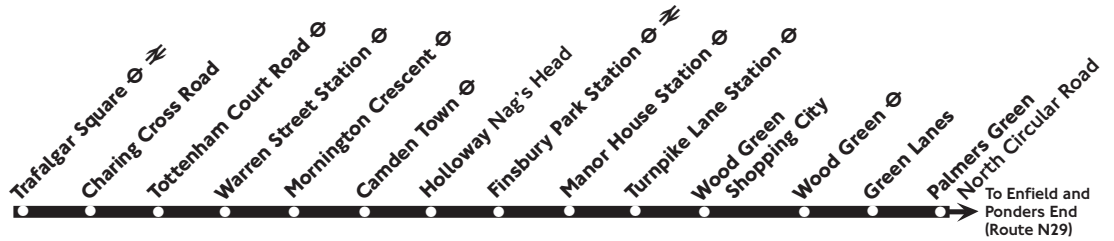

## Trafalgar Square - Camden Town - Palmers Green

Route 29 operates in two overlapping sections,  
Trafalgar Square - Wood Green and Camden Town - Palmers Green.

### Saturday (also Good Friday)

	N29	N29	N29	N29				
Palmers Green North Circular Road	0005	Then about every 12 minutes until	0517	0529	---	0549	Then about every 6-12 minutes until	0743
Wood Green Station	0009		0521	0533	0543	0553	0742	0747
Turnpike Lane Station	0012		0524	0536	0546	0556	Then about	0745
Manor House Station	0018	Then about	0530	0542	0552	0602	every 6	0753
Finsbury Park Station	0021	every 6	0533	0545	0555	0605	minutes	0756
Holloway Camden Road	0025	minutes	0537	0549	0559	0609	until	0800
Camden Town Station	0030	until	0542	0554	0604	0614		0807
Tottenham Court Road Station	0039		0551	0603	0614	---	Then about every	0818
Trafalgar Square	0044		0556	0608	0619	---	6-12 minutes until	0825
			N29	N29	N29	N29		
Palmers Green North Circular Road	1740	Then about every 12 minutes until	---	2304	---	2316	---	2332
Wood Green Station	1746		2302	2308	2314	2320	2326	2336
Turnpike Lane Station	1751	Then about	2305	2311	2317	2323	2329	2339
Manor House Station	1807	every 6	2311	2317	2323	2329	2335	2345
Finsbury Park Station	1812	minutes	2315	2321	2327	2333	2339	2349
Holloway Camden Road	1816	until	2319	2325	2331	2337	2343	2353
Camden Town Station	1825		2326	2332	2338	2344	2350	2400
Tottenham Court Road Station	---	Then about every	2338	---	2350	---	0002	---
Trafalgar Square	---	12 minutes until	2346	---	2358	---	0008	---